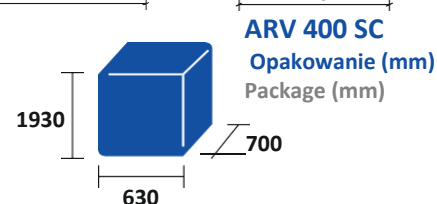

Technical Features

ARV 200 SC | ARV 400 Softline

- Internal Dimension
  ARV 200 | W330 x D280 x H1250mm
  ARV 400 | W477 x D470 x H1416mm
- Inside PS White
- Outside Surface White (Skinplate)
- Polyurethane Water Base Insulation 40mm | 50mm
- Vertical LED Lighting | Horizontal LED Lighting on Top
- Ventilated Cold
- Analog Thermostat with Digital Thermometer
- Manual Defrost
- Removable Shelves in Plastified Steel
  ARV 200 | 4 x (355x280mm)
  ARV 400 | 4 x (495x428mm)
- Glass Door PVC Frame
- Reversible Door (Under Request)
- Self Closing Door only ARV 200
- 4 Rollers + 2 Levelers

Kod Code	Model Model	Szer. Width	Gł. Depth	Wys. Height	Poj. l. Volume	Waga kg Weight	Moc Power	Napięcie Tension | Freq.	Zużycie energ. Consumption	Półki Shelves	Termostat Thermostat	Gaz Gas
800688_300	ARV 200 SC PV	440mm	460mm	1605mm	143 | 108	55 | 62	185W	230V - 50Hz	799 kwh/rok kwh/year	4	Analog	R 600a
800276_400	ARV 400 SC PV Softline	590mm	600(+45)mm	1820mm	361 | 274	69 | 79	190W	230V - 50Hz	820 kwh/rok kwh/year	4	Analog	R 600a

Wyposażenie opcjonalne Optional

Półka ARV 200 Shelf
Cod. 007096 | **80 pln**

Półka ARV 400 Shelf
Cod. 007010 | **150 pln**

Zawieszka z ceną Price Holder |
ARV 200 | Cod. 016230_007
ARV 400 | Cod. 016230_002

Opakowanie z drewn.
Wood Package
ARV 200 |
ARV 400 |

Załadunek (szt.)
Load capacity (unit)

TIR	20"	40"
130	55	115

Załadunek (szt.)
Load capacity (unit)

TIR	20"	40"
63	27	57